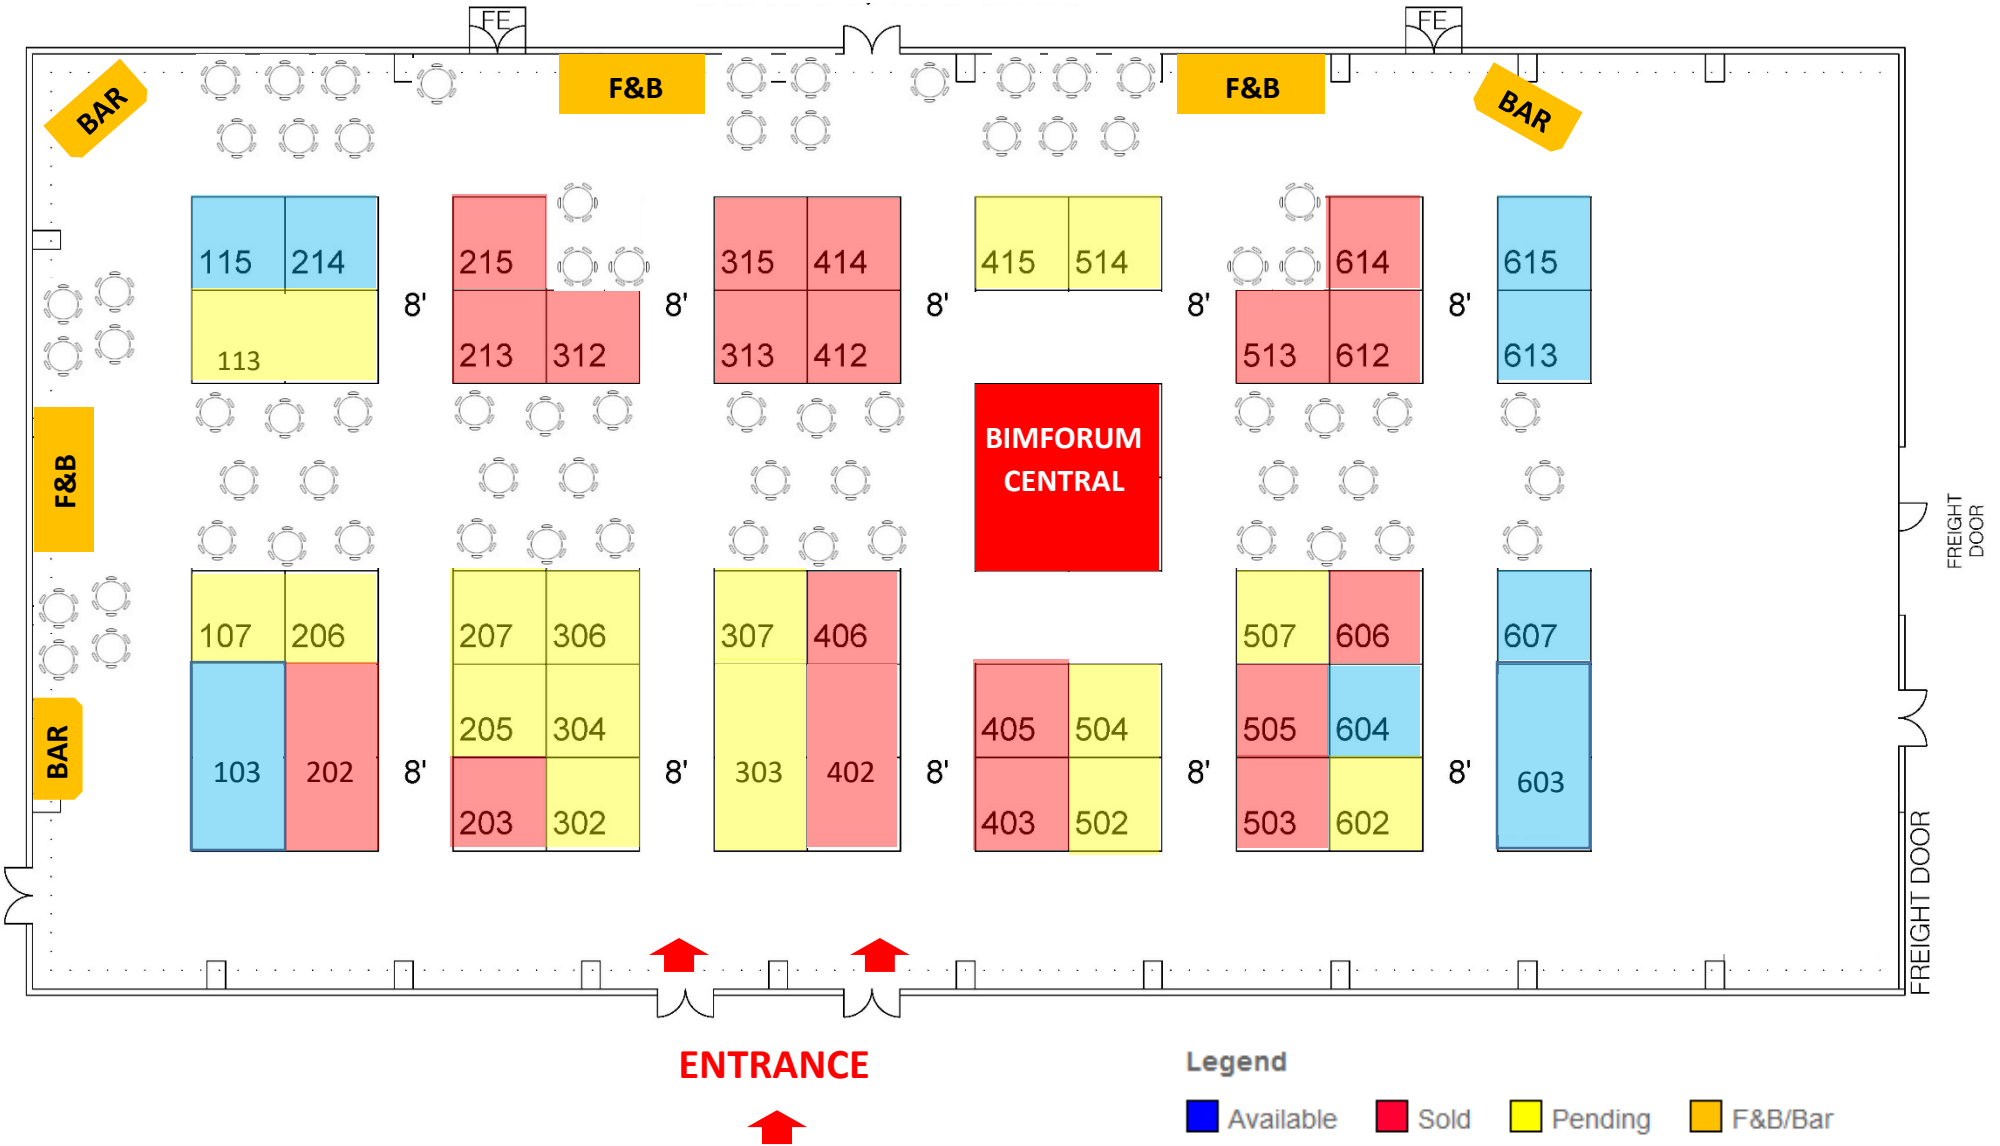

# 2017 BIMFORUM SPRING FLOOR PLAN

April 3-5, 2017

Sheraton San Diego Hotel & Marina | San Diego, CA

Note: Virtual/Online Floor Plan is subject to change. Dimensions are approximate and may not be exact or to scale.