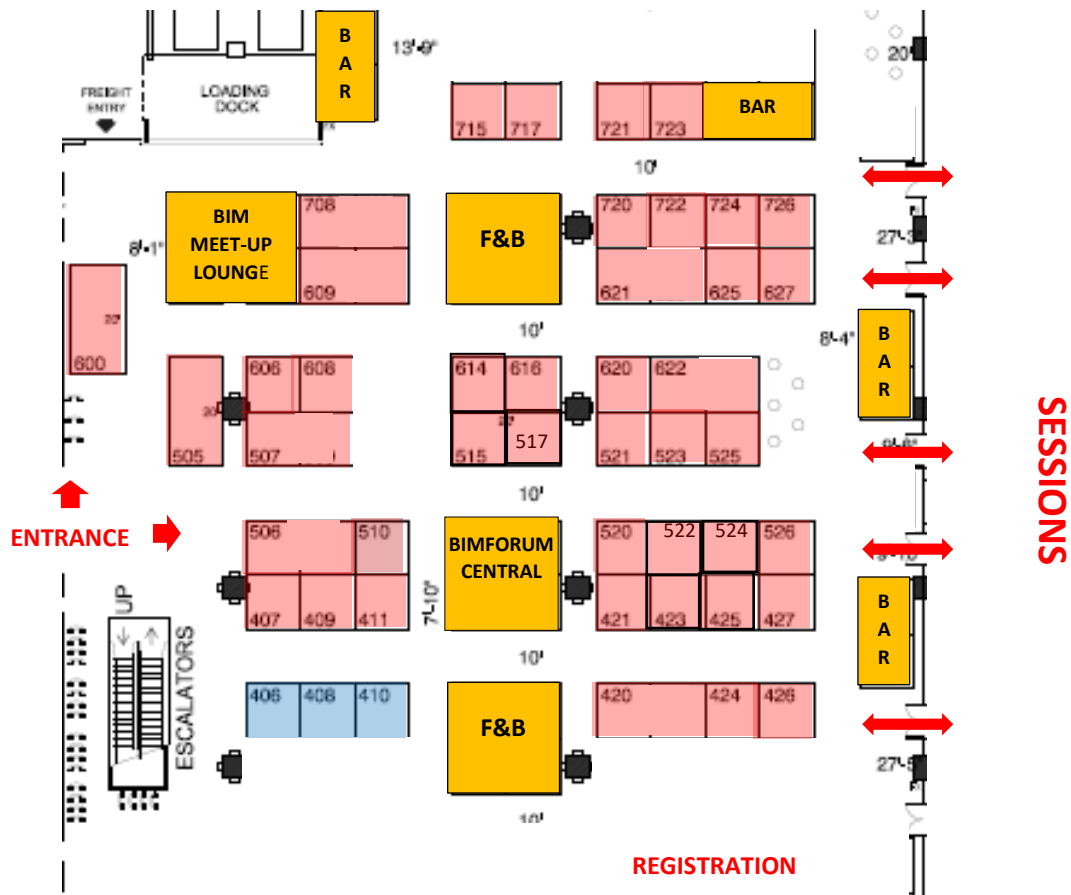

2017 Fall BIMForum - Dallas

November 6-8, 2017 | Sheraton Dallas | Dallas, TX

Exhibitor Name	Booth #	Exhibitor Name	Booth #
Aconex	411	iConstruct	614
Advance2000	715	IKERD	609
AISC	523	InEight	708
Applied Software	505	Indoor Reality	510
ARC Documents	411	iSQFT	621
ALLPLAN GmbH	420	Kaarta	720
Alpine, a Division of ITW	721	Ktrack (Wye River)	515
Asite	722	Leica Geosystems	600
Assemble Systems	620	Matterport	726
BIMTrack	517	Measure	723
Builderbox, Inc.	724	Modelo	717
CadSoft Consulting	520	New Millennium	526
ClarkDietrich Building Systems	525	Orange Blade Consulting	421
ClearEdge3D, Inc.	625	PlanGrid	506
dRofus	423	Procure Technologies Inc.	622
Faro Technologies	521	RUNNUR: Mobile Tech Gear	616
Fieldwire	427	Trimble	608
GeoShack	505	UNDET Point Cloud Software	425
GeoSlam	627	USIBD	424
Hilti, Inc.	507	Viewpoint	524
HTS Advanced Solutions	426	Winning Technologies, Inc.	606