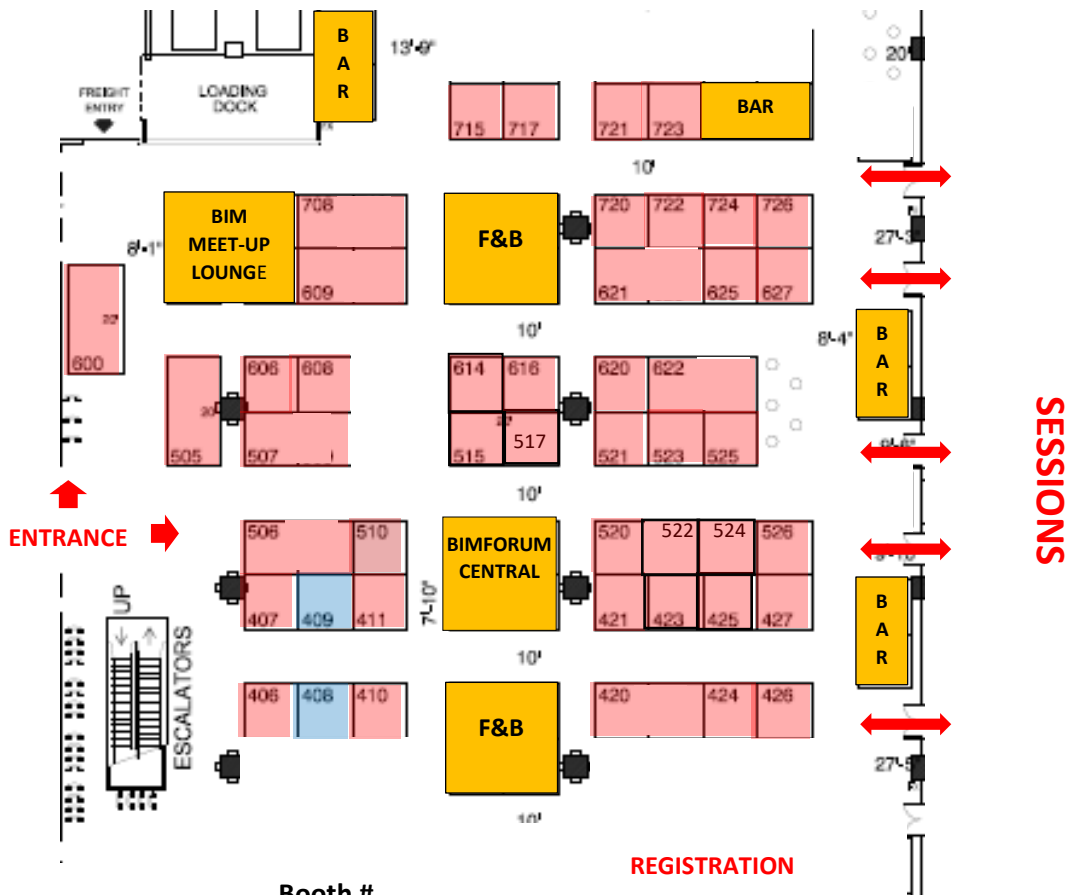

2017 Fall BIMForum - Dallas

November 6-8, 2017 | Sheraton Dallas | Dallas, TX

Exhibitor Name	Booth #	Exhibitor Name	Booth #
Aconex	411	IKERD	609
Advance2000	715	InEight	708
AISC	523	Indoor Reality	510
Applied Software	505	iSQFT	621
ARC Documents	407	Kaarta	720
ALLPLAN GmbH	420	Ktrack (Wye River)	515
Alpine, a Division of ITW	721	Leica Geosystems	600
Asite	722	Matterport	726
Assemble Systems	620	Measure	723
BIMTrack	517	Modelo	717
Builderbox, Inc.	724	New Millennium	526
CadSoft Consulting	520	Orange Blade Consulting	421
ClarkDietrich Building Systems	525	PlanGrid	506
ClearEdge3D, Inc.	625	Procure Technologies Inc.	622
dRofus	423	Raken	522
Faro Technologies	521	RUNNUR: Mobile Tech Gear	616
Fieldwire	427	TenStim, LLC	406
FlyPaper Technologies, LLC	410	Trimble	608
GeoShack	505	UNDET Point Cloud Software	425
GeoSlam	627	USIBD	424
Hilti, Inc.	507	Viewpoint	524
HTS Advanced Solutions	426	Winning Technologies, Inc.	606
iConstruct	614		