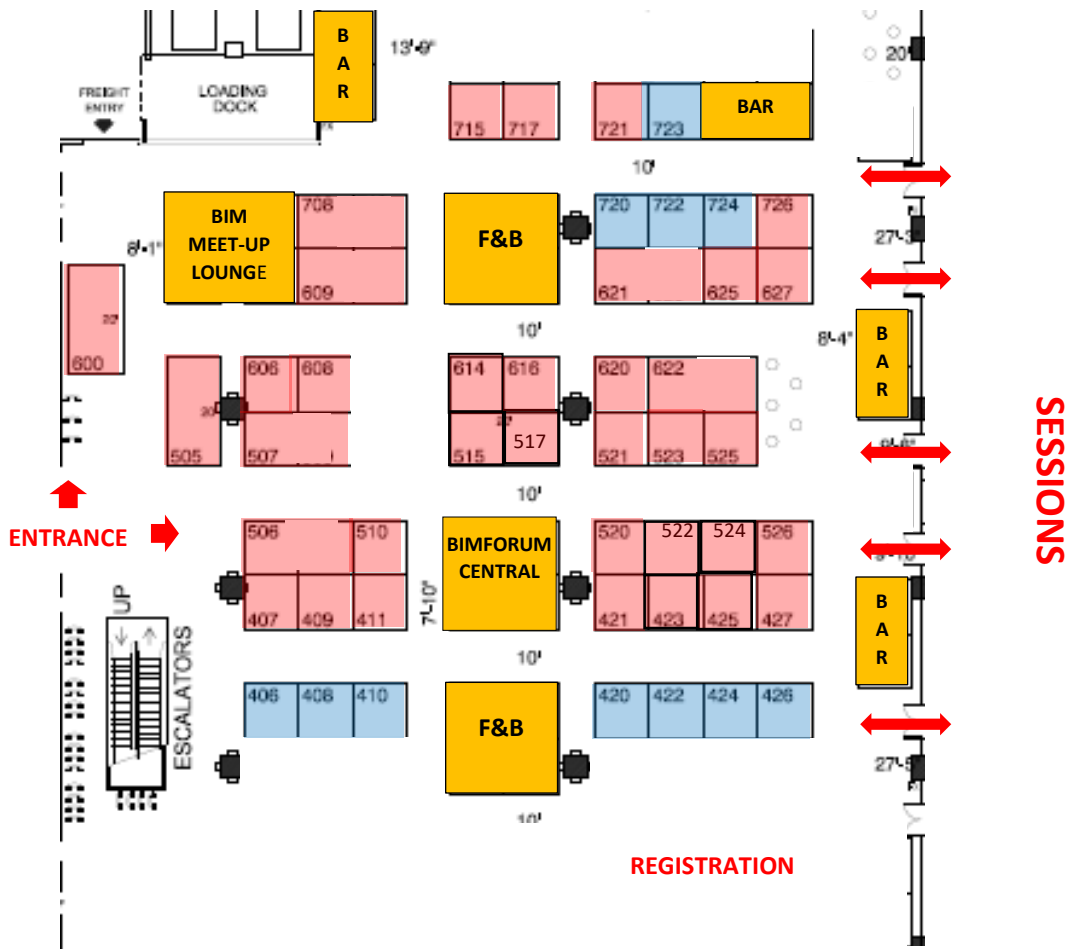

2017 Fall BIMForum - Dallas

November 6-8, 2017 | Sheraton Dallas | Dallas, TX

Exhibitor Name

Booth #

Exhibitor Name

Booth #

Aconex	411
Advance2000	715
AISC	523
Applied Software	505
ARC Documents	411
Alpine, a Division of ITW	721
Assemble Systems	620
BIMTrack	517
CadSoft Consulting	520
ClarkDietrich Building Systems	525
ClearEdge3D, Inc.	625
dRofus	423
Faro Technologies	521
Fieldwire	427
GeoShack	505
GeoSlam	627
Hilti, Inc.	507
iConstruct	614
IKERD	621