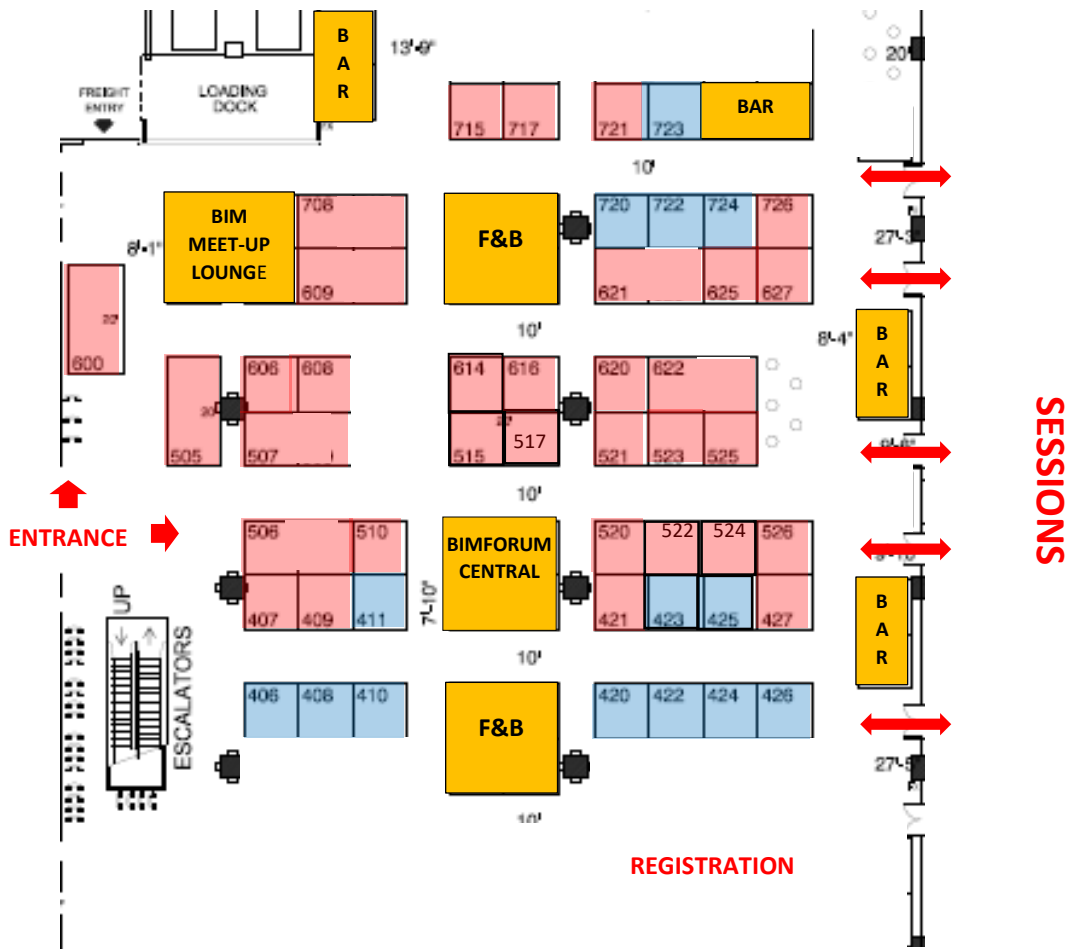

2017 Fall BIMForum - Dallas

November 6-8, 2017 | Sheraton Dallas | Dallas, TX

Exhibitor Name

Booth #

Exhibitor Name

Booth #

Advance2000

715

RUNNUR: Mobile Tech Gear

616

Fieldwire

427

Trimble

608

GeoShack

505